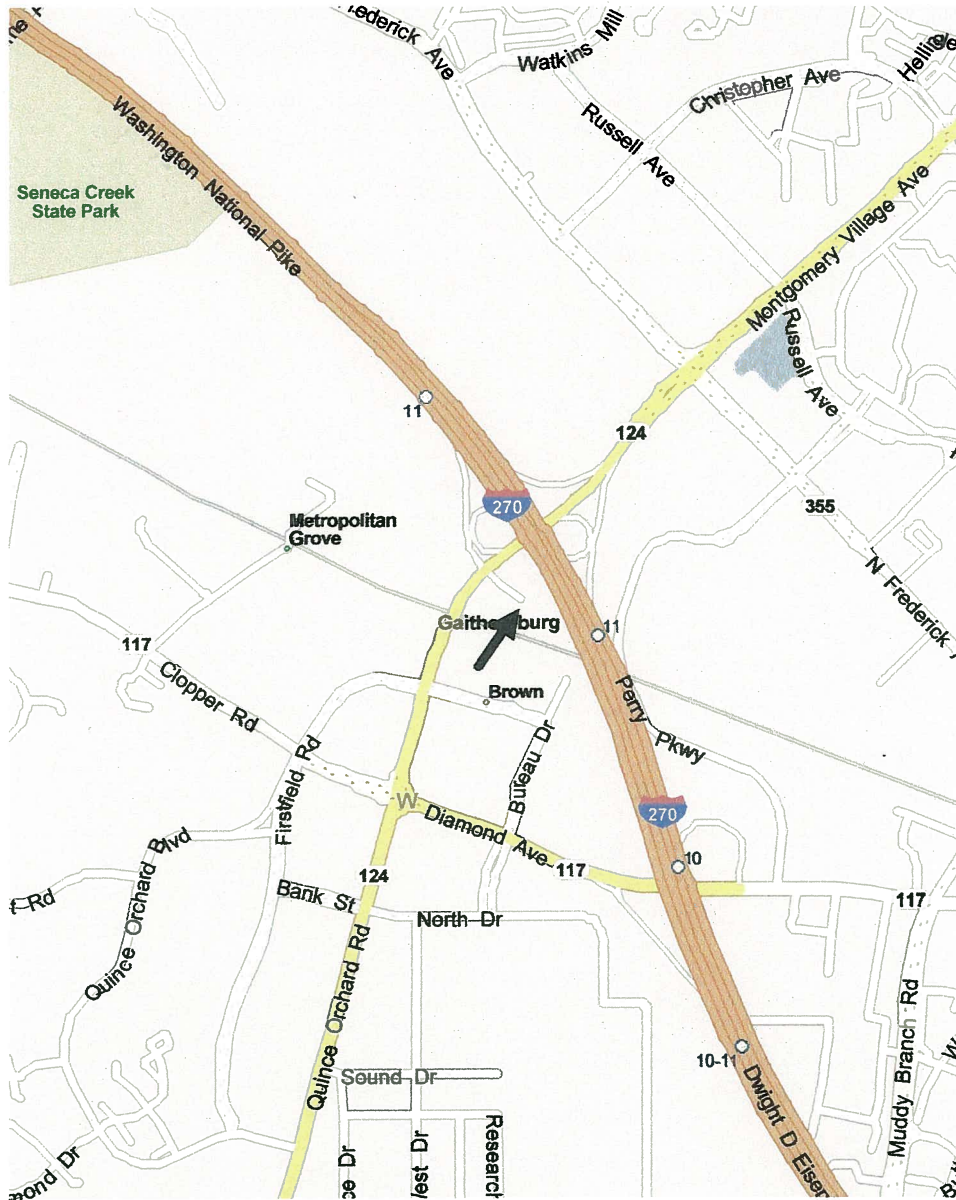

DRIVERS MEETING TIME: 8:35 a.m.

ENTRY FEE: \$15.00 each/\$35.00 for three

FIRST CAR OUT TIME: 9:00 a.m.

LOCATION: Quince Orchard Rd and Gaithersburg
Park and Ride

SPEED EVENTS: HIGH SPEED: N/A LOW SPEED: N/A
EXHAUST-OPEN: N/A CLOSED: N/A

MAP AND EVENT INFORMATION: Directions On Back of Sheet

EVENT CHAIRPERSONS:

ALVIN BROWN(E001)
7075 WESTERN AVENUE
WASHINGTON, DC 20002
202 362-1931

LYNDA VENSON(E002)
13600 PARRECO FARM CT.
GERMANTOWN, MD 20874
301 515-7001

DON EMMONS(X065)
19024 SEDLEY TERRACE
GAIHERSBURG, MD 20879
301 869-5489

GOVERNOR:

DON EMMONS
19024 SEDLEY TERRACE
GAIHERSBURG, MD 20879
301 869-5489

Rallye Directions

From Frederick MD area: Take I-270 South to Exit 11, Quince Orchard Road. Quince Orchard Rd and Gaithersburg Park and Ride is directly across the street at the light.

From Washington DC area: Take I-270 North to Exit 10, Clopper Rd. (SR 117). Turn right at light. Continue on Clopper Rd. (SR 117) to Quince Orchard Rd (124). Turn right at light. Continue on Quince Orchard Rd (124) to second light and turn right into Quince Orchard Rd and Gaithersburg Park and Ride.