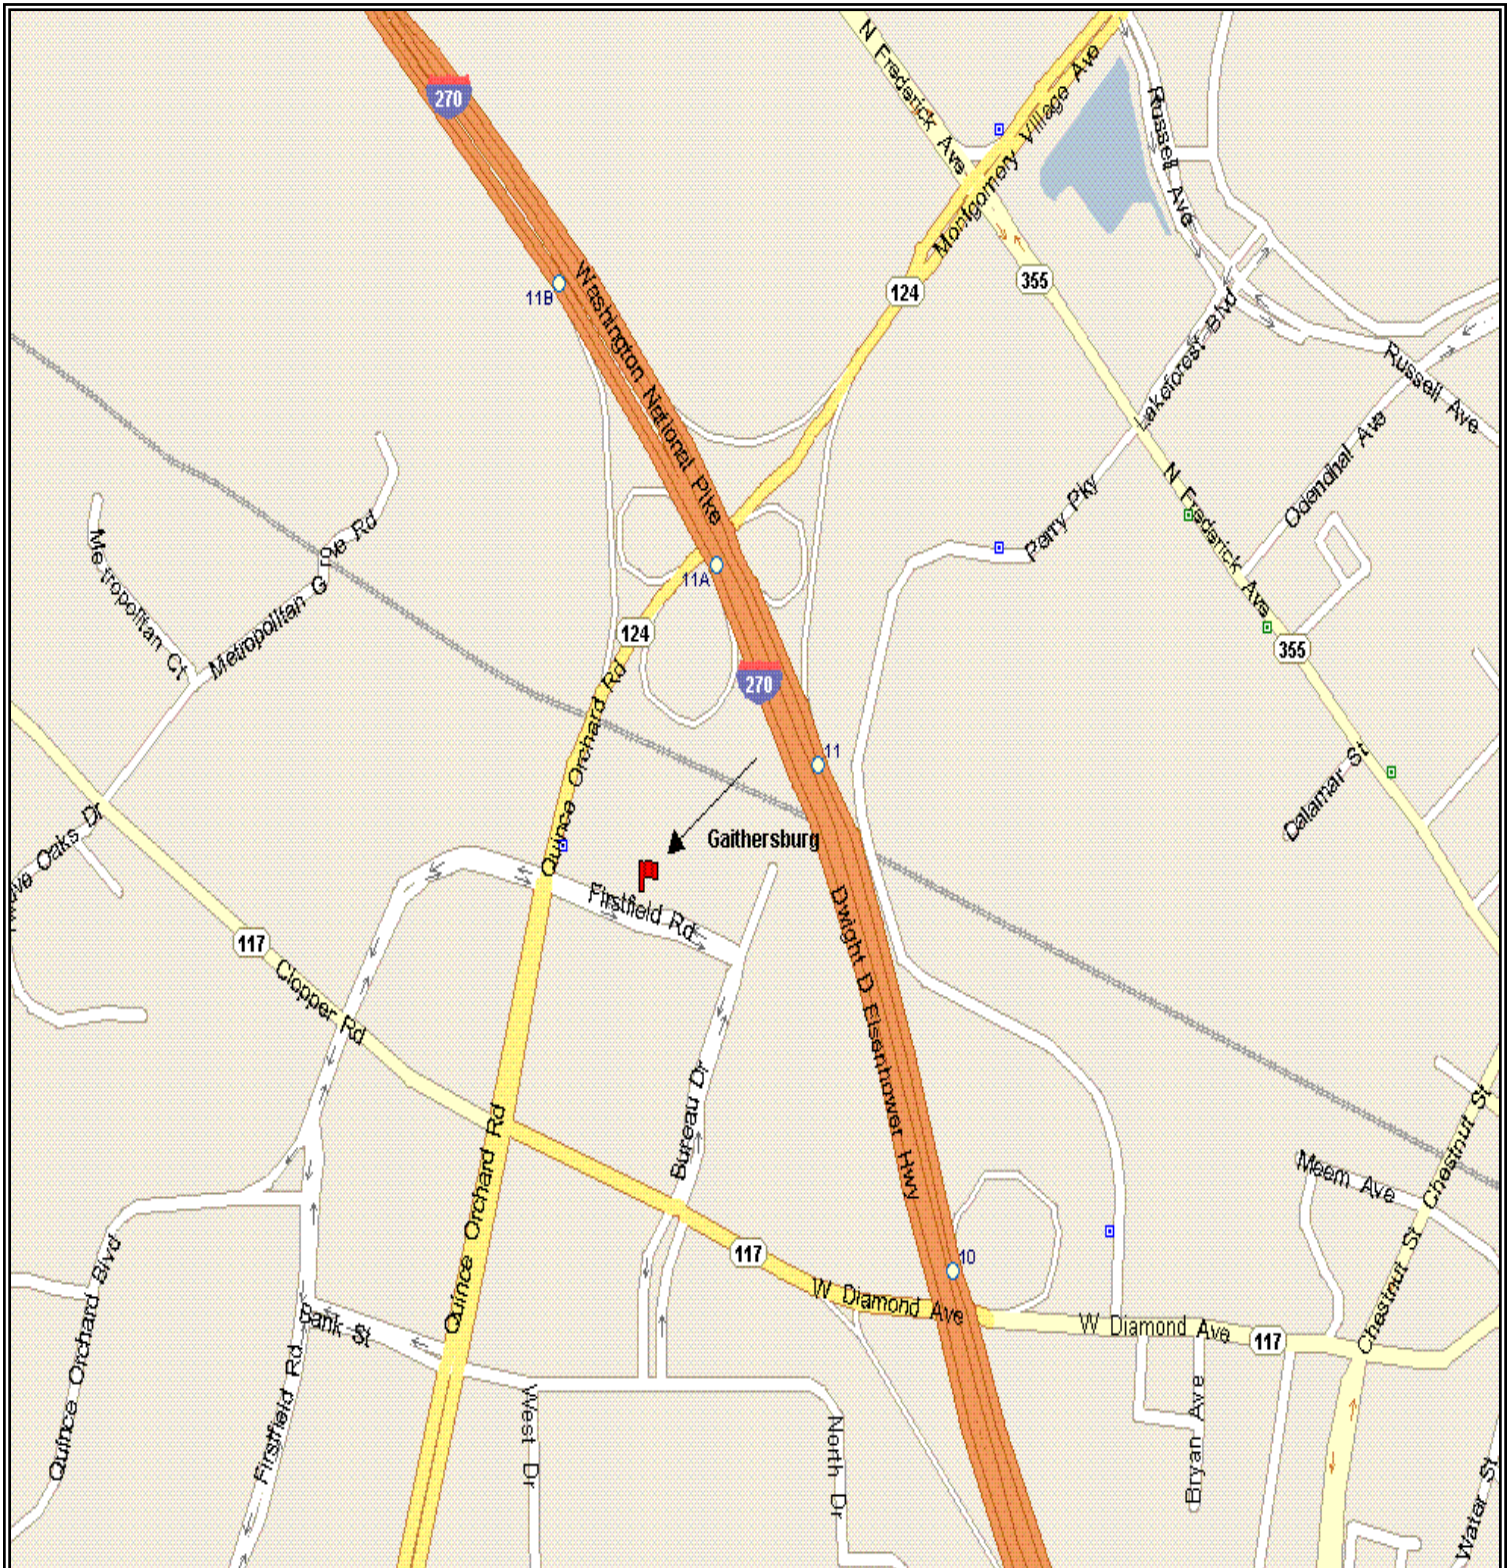

MAP AND DIRECTIONS:

From the North:

I-270 South to Exit 11 Quince Orchard Rd. (Rt. 124) Merge right onto Quince Orchard Rd.. Turn left at next traffic light onto Firstfield Road. Criswell Chevrolet is on the left.

From the South:

I-495 N/Capitol Beltway to I-270 North to Exit 10 Clopper Rd./W. Diamond Ave. (Rt. 117). Right onto W. Diamond Ave. Turn right at next traffic light onto Bureau Drive. Turn right onto Firstfield Rd. Criswell Chevrolet is on the right.