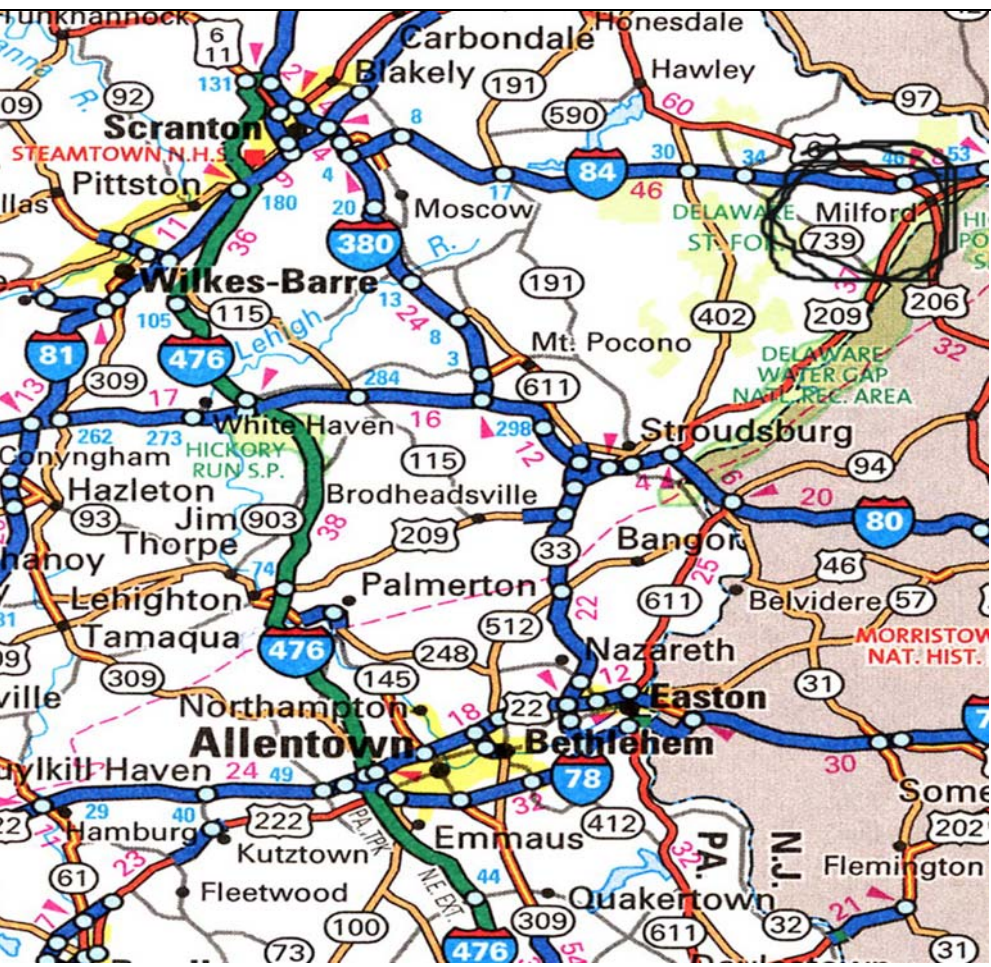

13.2. NCCC OFFICIAL FLYER OUTLINE

SANCTION#: ER-390-094,095,096

TYPE OF EVENT: 1 gimmick 2 poker rallyes

DATE: Nov1, 2008

CLUB NUMBER: ER-390

(If Drag races include rain date)

(If Rallye include Rallye Type)

REGISTRATION: OPENS: 4:00 PM
CLOSES: 5:00 PM
DRIVERS MEETING TIME: 5:15 PM
FIRST CAR OUT TIME: 5:30 PM
SPEED EVENTS: HIGH SPEED:
EXHAUST - OPEN:

CLUB: Pocono Mountains Corvette Club
REGION: East
ENTRY FEE: $30.00 all 3
LOCATION: Milford,Pa – ends Montague,NJ
LOW SPEED:
CLOSED:

Spook Out At The Kastle

MAP AND EVENT INFORMATION: 209 N. enter Milford, Pa. RIGHT on 3rd street to STOP sign. Cross intersection first house on right, 300 Ann St. Milford, Pa 18337. Form 84E, exit 46 Milford & Rt. 6, Make a right off of exit. Continue 2 miles to light, straight through light, Left onto 3rd St..

Through Stop sign, first house on right.

This is a NIGHT rallye – advised to bring: flash light, good walking shoes, small carry bag and bug spray.

NOTE---***an extra point will be awarded to each person wearing customs!!!

EVENT CHAIRPERSONS: John Cantelmo, Michele Cantelmo – 235 Clove Rd. Montague, NJ 07827 (973 -293-3296)
Halyana Manfredo – 300 E, Ann St. Milford, Pa. 18337 (570- 296-7099)

GOVERNOR: John Cantelmo – 235 Clove Rd. Montague, NJ 07826 (973- 293- 3296)